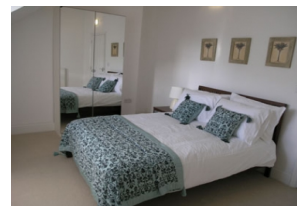

COMMUNICATIONS & BUSINESS

- Internet: Wireless
- Internet connection instructions
- Internet cost: Free

* means "Applies to some but not all apartments"

means "Subject to availability/Available upon request"